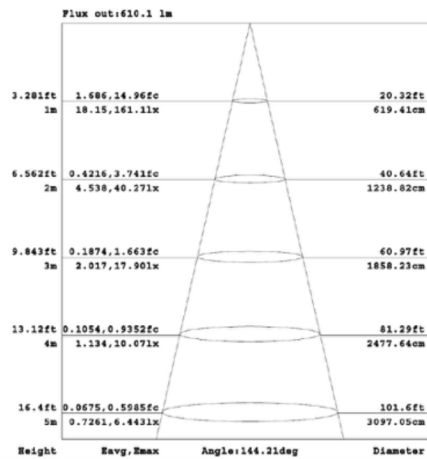

DIMENSIONS:

VT-CM-12W-50K

LED VAPOR LIGHTS (CEILING-MOUNTED)

This ceiling-mounted fixture is vapor-proof and suitable for wet locations. It has a removable cast aluminum guard with vandal-resistant set screw. Its frosted glass globe distributes light evenly without any LED brightness or glare.

ELECTRICAL SPECIFICATIONS:

- Voltage: 100~277VAC 50/60Hz
- Wattage: 12W
- Color Temperature: 5000K
- Lumens: 861LM
- LED: CREE COB
- Efficacy: 70.59LM/W
- Power Factor: 0.9258
- Beam Angle: 144°
- CRI: ≥70
- IP Rating: IP65

MODEL	WATTS	VOLTS	LUMENS	COLOR TEMP
VT-CM-12W-50K	12W	120~277V	861LM	5000K

LUX CHART:

PHOTOMETRICS:

WARRANTY: 7 years

CERTIFICATIONS: