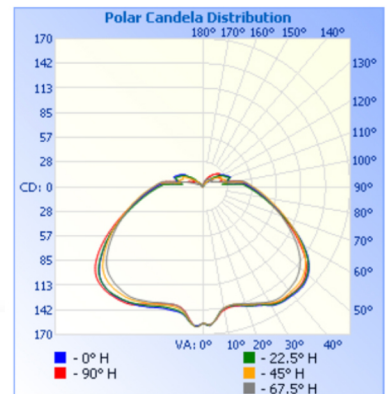

ELECTRICAL SPECIFICATIONS:

- Voltage: 100~277VAC 50/60Hz
- Wattage: 12W
- Color Temperature: 5000K
- Lumens: 861LM
- LED: CREE COB
- Efficacy: 70.59LM/W
- Power Factor: 0.9258
- Beam Angle: 144°
- CRI: ≥70
- IP Rating: IP65

HOUSING SPECIFICATIONS:

- Housing: Die-cast aluminum
- Finish: Gray powder-coated
- Borosilicate glass (frosted finish)
- Vapor-proof
- Mounting: Ceiling-mounted
- Removable cast aluminum guard with vandal resistant set screw
- Frosted glass globe distributes light

MODEL	WATTS	VOLTS	LUMENS	COLOR TEMP
VT-CM-12W-50K	12W	120~277V	861LM	5000K

LUX CHART:

PHOTOMETRICS:

WARRANTY: 7 years

CERTIFICATIONS: