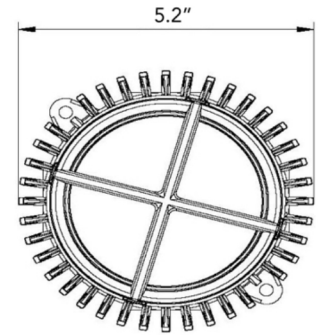

DIMENSIONS:

VT-CM-12W-50K

LED VAPOR LIGHTS (CEILING-MOUNTED)

This ceiling-mounted fixture is vapor-proof and suitable for wet locations. It has a removable cast aluminum guard with vandal-resistant set screw. Its frosted glass globe distributes light evenly without any LED brightness or glare.

ELECTRICAL SPECIFICATIONS:

- Voltage: 100~277VAC 50/60Hz
- Wattage: 12W
- Color Temperature: 5000K
- Lumens: 861LM
- LED: CREE COB
- Efficacy: 70.59LM/W
- Power Factor: 0.9258
- Beam Angle: 144°
- CRI: ≥70
- IP Rating: IP65

HOUSING SPECIFICATIONS:

- Housing: Die-cast aluminum
- Finish: Gray powder-coated
- Borosilicate glass (frosted finish)
- Vapor-proof
- Mounting: Ceiling-mounted
- Removable cast aluminum guard with vandal resistant set screw
- Frosted glass globe distributes light