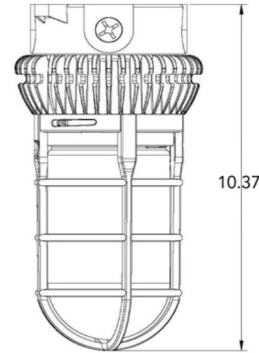

DIMENSIONS:

VT-CM-12W-50K

LED VAPOR LIGHTS (CEILING-MOUNTED)

This ceiling-mounted fixture is vapor-proof and suitable for wet locations. It has a removable cast aluminum guard with vandal-resistant set screw. Its frosted glass globe distributes light evenly without any LED brightness or glare.

ELECTRICAL SPECIFICATIONS:

- Voltage: 100~277VAC 50/60Hz
- Wattage: 12W
- Color Temperature: 5000K
- Lumens: 861LM
- LED: CREE COB
- Efficacy: 70.59LM/W
- Power Factor: 0.9258
- Beam Angle: 144°
- CRI: ≥70
- IP Rating: IP65

HOUSING SPECIFICATIONS:

- Housing: Die-cast aluminum
- Finish: Gray powder-coated
- Borosilicate glass (frosted finish)
- Vapor-proof
- Mounting: Ceiling-mounted
- Removable cast aluminum guard with vandal resistant set screw
- Frosted glass globe distributes light